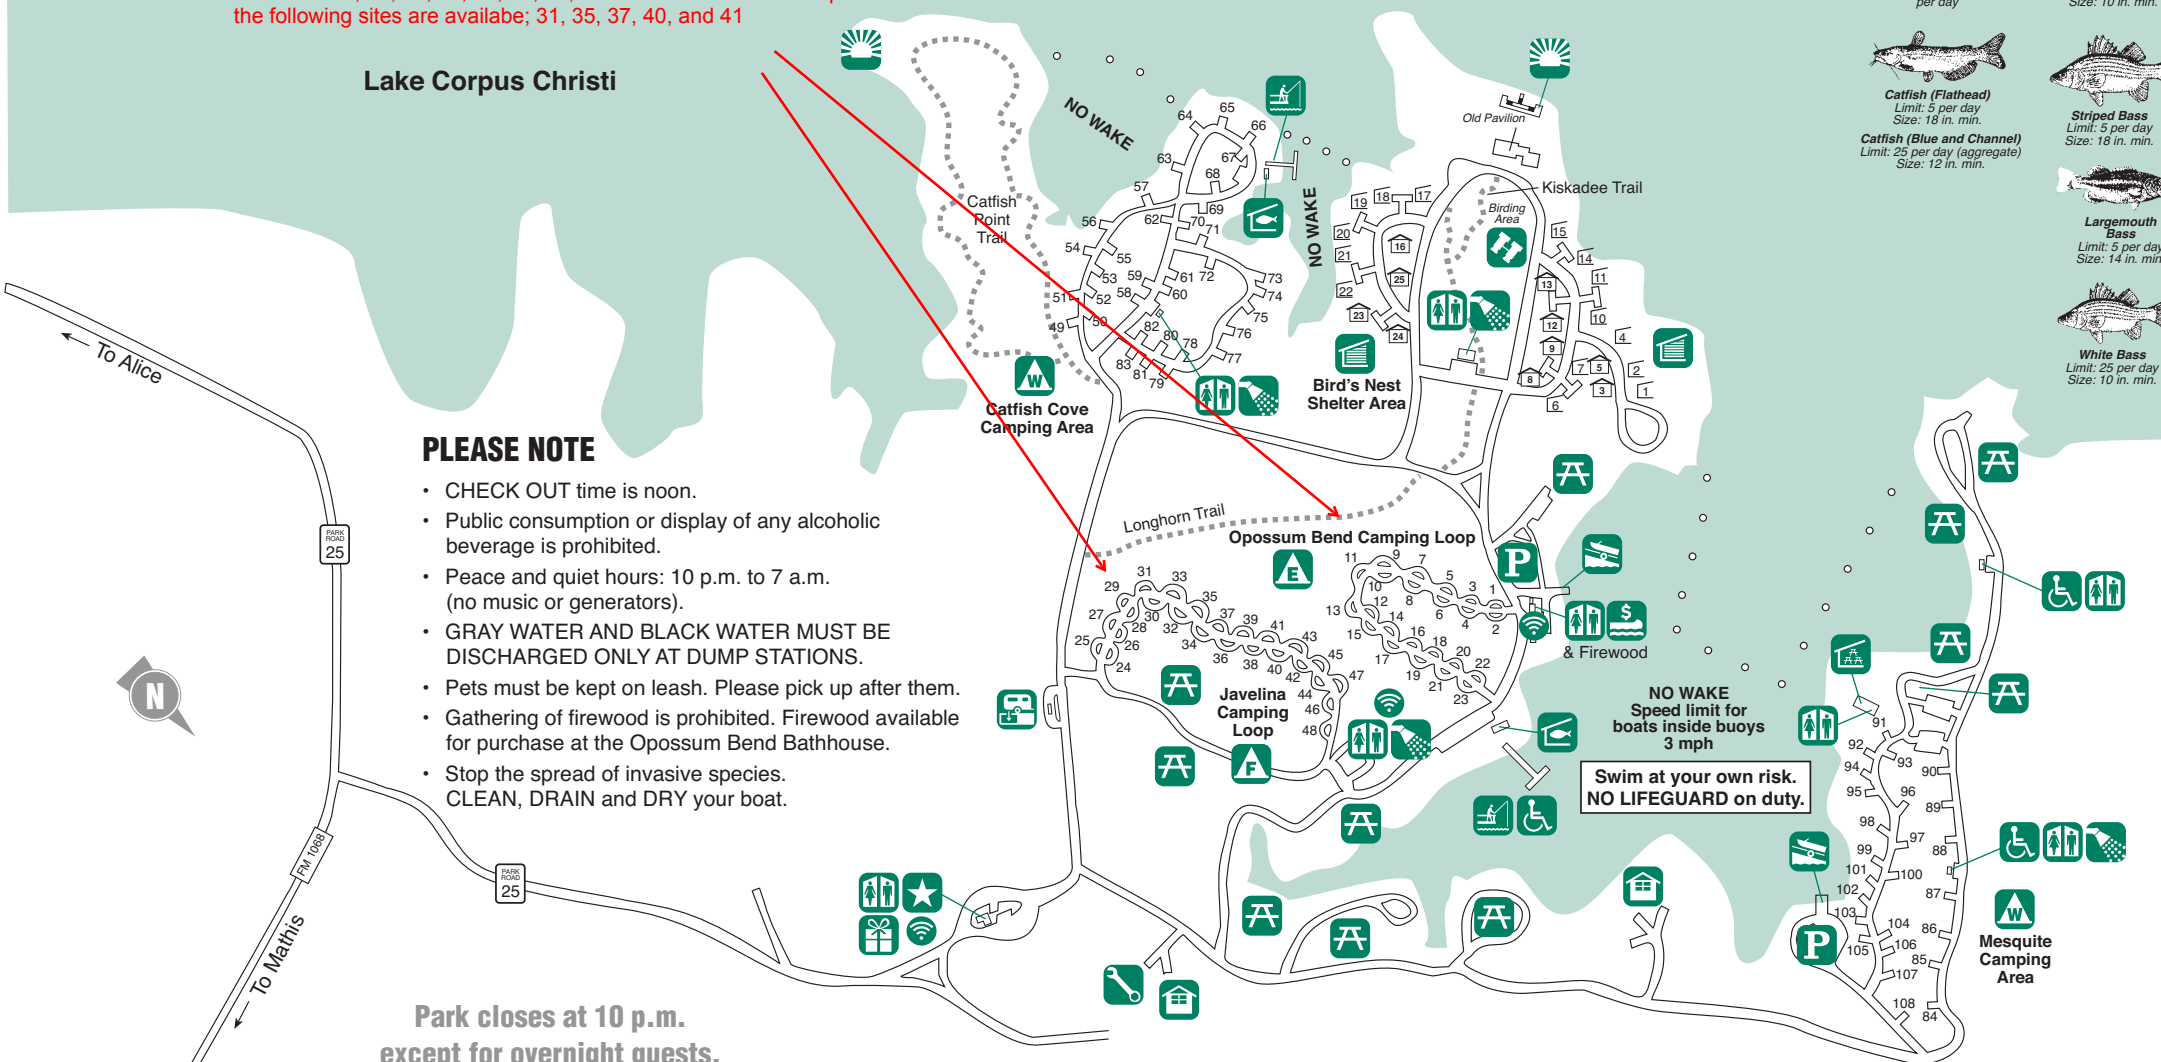

Lake Corpus Christi

State Park

#TxStateParks

#BetterOutside

Campsites are available at the Opossum Bend and Javelina Camping Loops. Please contact Arnold Mendez, Sr. and he will reserve a campsite for you. In the Opossum loop the following sites are available; 13, 16, 17, 18, 19, 20, and 21. In the Javelina loop the following sites are available; 31, 35, 37, 40, and 41

Lake Corpus Christi

PLEASE NOTE

- CHECK OUT time is noon.
- Public consumption or display of any alcoholic beverage is prohibited.
- Peace and quiet hours: 10 p.m. to 7 a.m. (no music or generators).
- GRAY WATER AND BLACK WATER MUST BE DISCHARGED ONLY AT DUMP STATIONS.
- Pets must be kept on leash. Please pick up after them.
- Gathering of firewood is prohibited. Firewood available for purchase at the Opossum Bend Bathhouse.
- Stop the spread of invasive species. CLEAN, DRAIN and DRY your boat.

Park closes at 10 p.m. except for overnight guests.

Alligator Gar*
Limit: 1 per person, per day

Crappie
Limit: 25 per day
Size: 10 in. min.

Catfish (Flathead)
Limit: 5 per day
Size: 18 in. min.
Catfish (Blue and Channel)
Limit: 25 per day (aggregate)
Size: 12 in. min.

Striped Bass
Limit: 5 per day
Size: 18 in. min.

Largemouth Bass
Limit: 5 per day
Size: 14 in. min.

White Bass
Limit: 25 per day
Size: 10 in. min.

LEGEND

- ★ Headquarters
- 🎁 State Park Store
- 🚻 Restrooms
- 🚿 Showers
- 📶 Wi-Fi
- 🏠 Water Only Sites
- ⚡ Water and Electric Sites
- 🏠 Full Hookup Sites
- 🗑️ Dump Station
- 🏠 Shelter with Amenities
- 🏠 Screened Shelters
- 🏠 Picnic Area
- 🏠 Group Picnic Pavilion
- 🅅 Parking
- 🚤 Boat Ramp
- 🚣 Kayak & Paddleboard Rental
- 🎣 Fishing Pier
- 🧼 Fish Cleaning
- ♿ Wheelchair Accessible
- 🌅 Scenic Overlook
- 🦅 Birding Area
- 🏠 Residence
- 🔧 Maintenance

23194 Park Road 25
Mathis, TX 78368
(361) 547-2635

TPWD receives funds from the USFWS. TPWD prohibits discrimination on the basis of race, color, religion, national origin, disability, age, and gender, pursuant to state and federal law. To request an accommodation or obtain information in an alternative format, please contact TPWD on a Text Telephone (TTY) at (512) 389-8915 or by Relay Texas at 7-1-1 or (800) 735-2989 or by email at accessibility@tpwd.texas.gov. If you believe you have been discriminated against by TPWD, please contact TPWD, 4200 Smith School Road, Austin, TX 78744, or the U.S. Fish and Wildlife Service, Office for Diversity and Workforce Management, 5275 Leesburg Pike, Falls Church, VA 22041.

© 2020 TPWD PWD MP P4502-065E (2/20)

Texas State Parks is a division of the Texas Parks and Wildlife Department.

PARK RESERVATIONS

TexasStateParks.org ParquesDeTexas.org
(512) 389-8900

Proud Sponsor of Texas State Parks